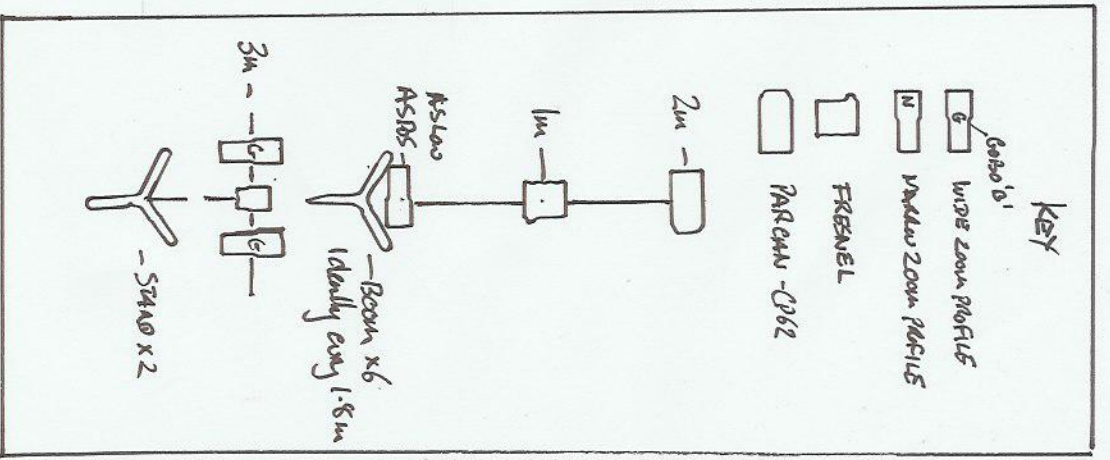

OK WASH 00, 204, 207

OK BEAM STAND USE NUMBER

FOR WASH

KEY

PARCAN - C362

FREANEL

WIDE ZOOM PROFILES

DARKER ZOOM PROFILES

ASL 600

Beam x6
Identify every 1.5m

STAND X 2

DAVID HUGHES DANCER
MARKED BALL '08
DESIGN: SIMON DANNE
+44(0)7801 535 376